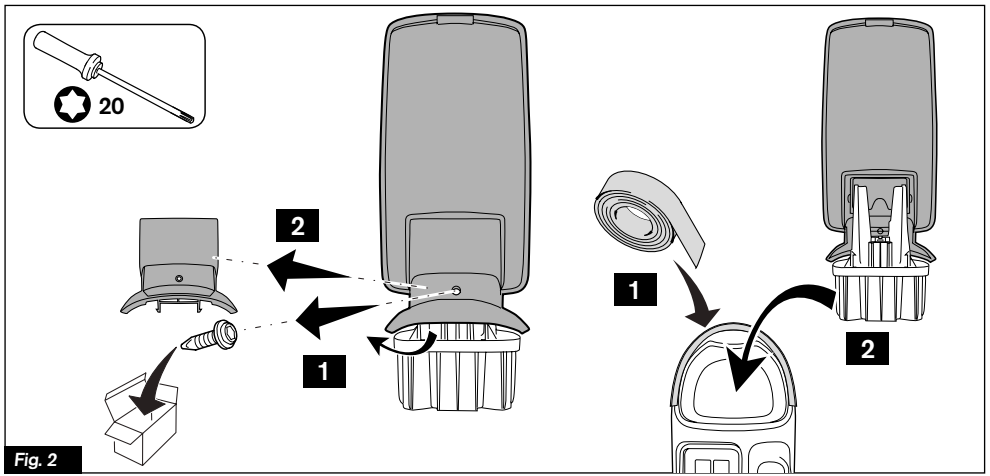

Part Number: KE877-1KXXX
 (XXX Designates Type)

NISSAN JUKE
 Nissan international SA

LIST OF PARTS

NO.	PART NAME	QTY.
1	ARM REST	1
2	BLIND NUT	3

NO.	PART NAME	QTY.
3	SCREW	3
4	INSTALLATION INSTRUCTION REPLACEMENT TEMPLATE	1

NOTE: Dealer Installation Recommended

Fig. 7

Fig. 8

Fig. 9