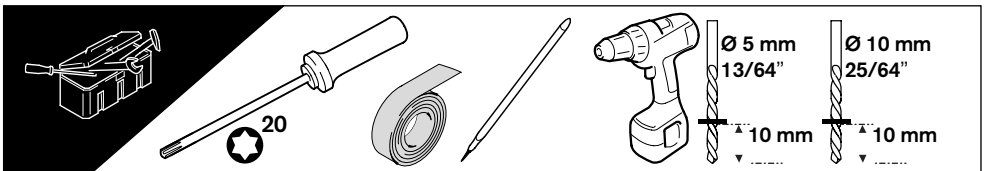

Part Number: KE877-1KXXX
 (XXX Designates Type)

NISSAN JUKE
 Nissan international SA

LIST OF PARTS

NO.	PART NAME	QTY.
1	ARM REST	1
2	BLIND NUT	3

NO.	PART NAME	QTY.
3	SCREW	3
4	INSTALLATION INSTRUCTION REPLACEMENT TEMPLATE	1