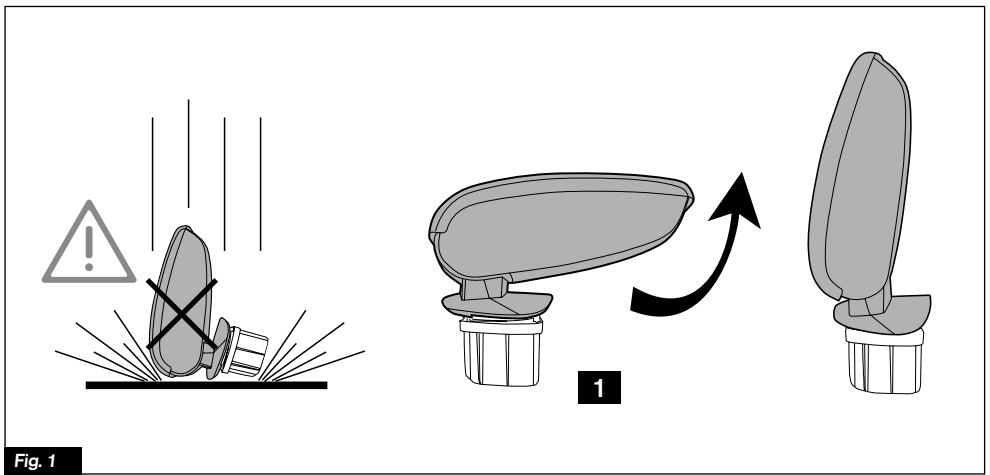

Part Number: KE877-1KXXX
 (XXX Designates Type)

NISSAN JUKE
 Nissan international SA

LIST OF PARTS

NO.	PART NAME	QTY.
1	ARM REST	1
2	BLIND NUT	3

NO.	PART NAME	QTY.
3	SCREW	3
4	INSTALLATION INSTRUCTION REPLACEMENT TEMPLATE	1

NOTE: Dealer Installation Recommended

Fig. 7

Fig. 8

Fig. 9