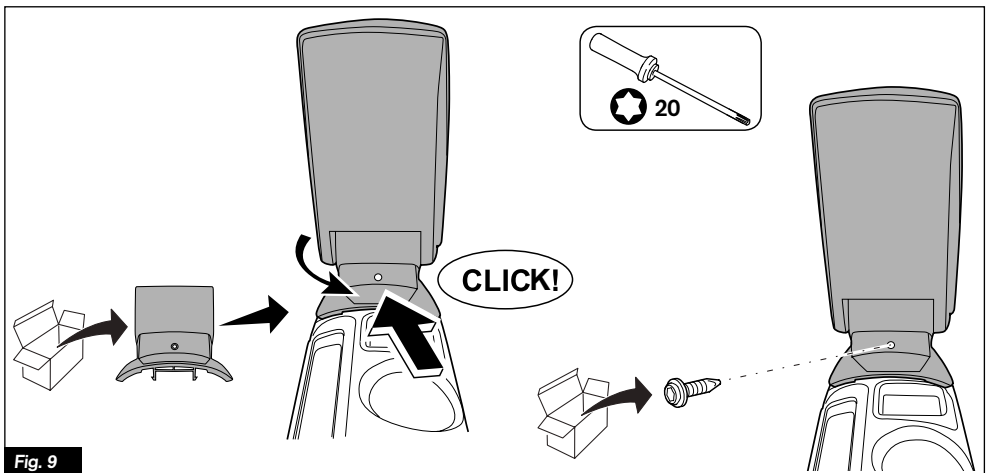

Part Number: KE877-1KXXX
 (XXX Designates Type)

NISSAN JUKE
 Nissan international SA

LIST OF PARTS

NO.	PART NAME	QTY.
1	ARM REST	1
2	BLIND NUT	3

NO.	PART NAME	QTY.
3	SCREW	3
4	INSTALLATION INSTRUCTION REPLACEMENT TEMPLATE	1

NOTE: Dealer Installation Recommended

Fig. 7

Fig. 8

Fig. 9